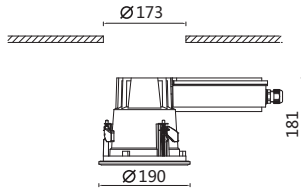

Product Description:

Ref.No	Watts (W)	Beam angle (°)	Output Lumens (lm)	CCT (K)	Input Voltage (AC V)	CRI (Ra)	Weight (KG)
81512970	12	60	760	3000/4000	220-240 50HZ/60HZ	>80	3.0
81512990	20	60	1380	3000/4000	220-240 50HZ/60HZ	>80	3.0
81512008	26	24/36/60	1660	3000/4000	220-240 50HZ/60HZ	>80	3.0

* Ra90 or above is on request.
 * Other CCT are available upon request.
 * Lumen output is concerned with different CCT.

Frame Material

S stainless steel
 81512970S
 81512990S
 81512008S
 Dimension :Ø200

A aluminium frame
 81512970A
 81512990A
 81512008A
 Dimension :Ø190

*IES files of different beam angle are available upon request.