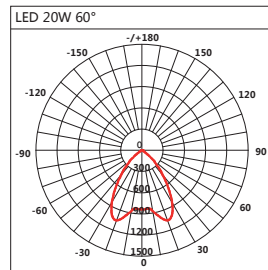

Product Description:

Ref.No	Watts (W)	Beam angle (°)	Output Lumens (lm)	CCT (K)	Input Voltage (AC V)	CRI (Ra)	Weight (KG)
81512970	12	60	760	3000/4000	220-240 50HZ/60HZ	>80	3.0
81512990	20	60	1380	3000/4000	220-240 50HZ/60HZ	>80	3.0
81512008	26	24/36/60	1660	3000/4000	220-240 50HZ/60HZ	>80	3.0

* Ra90 or above is on request.
 * Other CCT are available upon request.
 * Lumen output is concerned with different CCT.

Frame Material

S stainless steel
 81512970S
 81512990S
 81512008S
 Dimension :Ø200

A aluminium frame
 81512970A
 81512990A
 81512008A
 Dimension :Ø190

*IES files of different beam angle are available upon request.