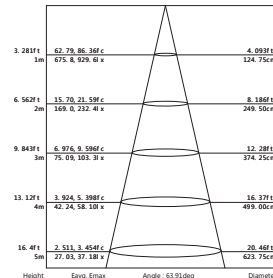

Product Description:

Ref.No	Watts (W)	Beam angle (°)	Output Lumens (lm)	CCT (K)	Input Voltage (AC V)	CRI (Ra)	Weight (KG)
81512970	12	60	760	3000/4000	220-240 50HZ/60HZ	>80	3.0
81512990	20	60	1380	3000/4000	220-240 50HZ/60HZ	>80	3.0
81512008	26	24/36/60	1660	3000/4000	220-240 50HZ/60HZ	>80	3.0

* Ra90 or above is on request.
 * Other CCT are available upon request.
 * Lumen output is concerned with different CCT.

Frame Material

S stainless steel
 81512970S
 81512990S
 81512008S
 Dimension :Ø200

A aluminium frame
 81512970A
 81512990A
 81512008A
 Dimension :Ø190

*IES files of different beam angle are available upon request.