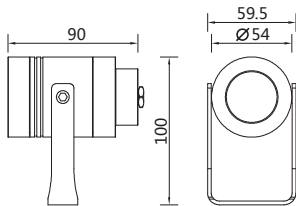

Die-casting aluminium housing with powdercoated finish.
Different beam angle from narrow to wide (10°~ 60°) is optional.
Rotatable mounting base can turn 180°, which is easy to adjust the illumination angle.

Stable performance.
Earth spike is optional.
Easy for installation and maintenance.

Product Description:

Ref.No	Watts (W)	Beam angle (Δ°)	Output Lumens (lm)	CCT (K)	Input Voltage (AC V)	CRI (Ra)	Weight (KG)
83029018	4.5	15	100	2700/3000/4000	220-240 50HZ/60HZ	80	0.48