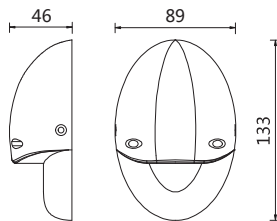

Single LED 1-3W, warm light.
 Die-casting aluminium housing.
 Safety input voltage: 24V DC.
 Weather-resistant rubber wire.
 Installation way: Surface fixed mounted.
 Easy for installation and maintenance.

Product Description:

Ref.No	Watts (W)	Beam angle (°)	Output Lumens (lm)	CCT (K)	Input Voltage (DC V)	CRI (Ra)	Weight (KG)
83228098	3	60x90	100	2700/3000/4000	24	>80	0.31

* Ra90 or above is on request.
 * Other CCT are available upon request.
 * Lumen output is concerned with different CCT.