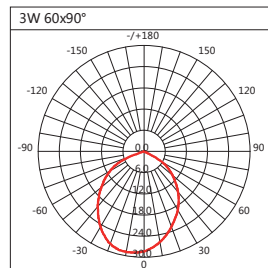

Single LED 1-3W, warm light.
 Die-casting aluminium housing.
 Safety input voltage: 24V DC.
 Weather-resistant rubber wire.
 Installation way: Surface fixed mounted.
 Easy for installation and maintenance.

Product Description:

Ref.No	Watts (W)	Beam angle (°)	Output Lumens (lm)	CCT (K)	Input Voltage (DC V)	CRI (Ra)	Weight (KG)
83228098	3	60x90	100	2700/3000/4000	24	>80	0.31

* Ra90 or above is on request.
 * Other CCT are available upon request.
 * Lumen output is concerned with different CCT.