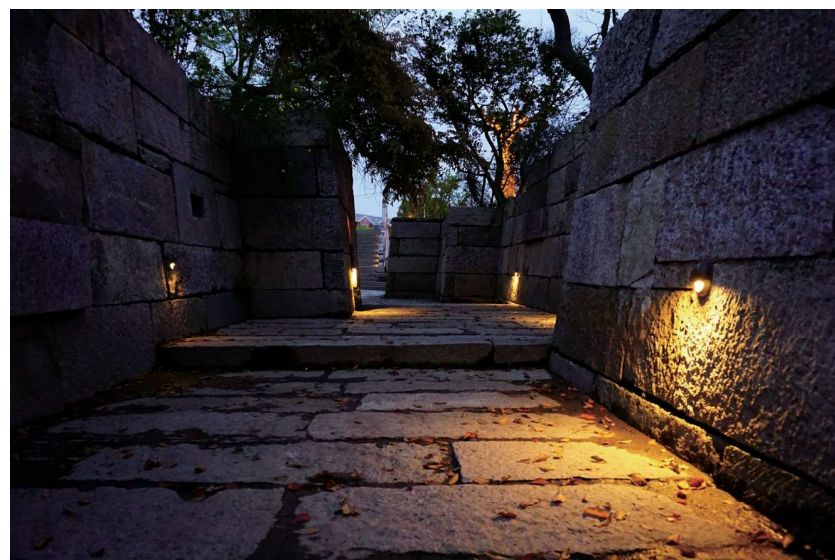

Songjiang Guang Fu Lin Ruins Park