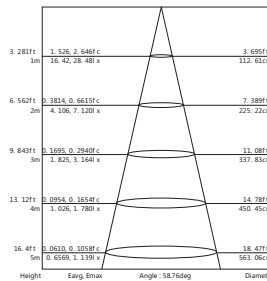

Single LED 1-3W, warm light.
 Die-casting aluminium housing.
 Safety input voltage: 24V DC.
 Weather-resistant rubber wire.
 Installation way: Surface fixed mounted.
 Easy for installation and maintenance.

Product Description:

Ref.No	Watts (W)	Beam angle (°)	Output Lumens (lm)	CCT (K)	Input Voltage (DC V)	CRI (Ra)	Weight (KG)
83228098	3	60x90	100	2700/3000/4000	24	>80	0.31

* Ra90 or above is on request.
 * Other CCT are available upon request.
 * Lumen output is concerned with different CCT.