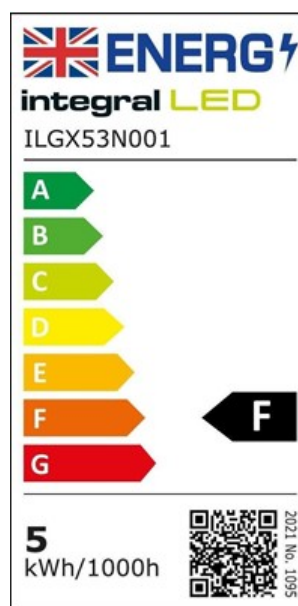

Physical Data

| | |
|---------------------------------|--|
| Product Length (mm): | 75 |
| Product Width (mm): | 25 |
| Product Weight (g): | 65 |
| Material: | Aluminium, Polycarbonate |
| Base Term: | GX53 |
| Bulb Base: | GX53 |
| Construction: | SMD, Plastic Body |
| Globe Finish: | Frosted |
| Globe Type: | GX53 |
| Bulb Fixing: | Under Shelf Lighting, Display Cabinets |
| Bulb or Luminaire Shape: | Round |
| Placement / Application: | Indoor, Outdoor, General Lighting |

Electrical Data

| | |
|--------------------------------|------|
| Power (W): | 5 |
| Power Consumption (W) : | 5 |
| Power Factor: | 0.53 |
| Wattage equivalent (W): | 40 |
| Amperage (mA): | 42 |

| | |
|--------------------------|--------------|
| Dimming: | Non-Dimmable |
| Driver Included: | Yes |
| Electric Current: | AC |
| EN: | EN-62560 |
| LVD Certified: | Yes |

Light Data

| | |
|---|---------------|
| Luminous Flux in Lumens (lm): | 530 |
| Luminous efficacy (lm/W): | 106 |
| Correlated Colour Temperature (CCT) (K): | 2700 |
| Colour Temperature: | 2700K - Warm |
| Colour Temperature Name: | Warm |
| Beam Angle: | 110 |
| Colour Rendering Index (CRI): | 80 |
| Frequency Range (Hz): | 50/60 |
| Instant on (Less than 1 second): | Yes |
| LED Type: | Filament chip |
| Lifetime (hours): | 15000 |
| Switching Cycles: | 7500 |

Environment

| | |
|--|----------|
| EN: | EN-62560 |
| LVD Certified: | Yes |
| CE RoHS: | Yes |
| Previous Energy Rating: | A+ |
| New Energy Rating: | F |
| Hg 0% (Mercury Free): | Yes |
| IP Rating (Ingress Protection): | IP20 |
| Lowest Operating Temperature (°C): | -15 |
| Maximum Operating Temperature (°C): | 45 |