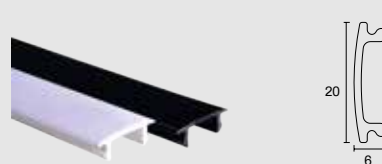

TRACK COVER STRIP 2M