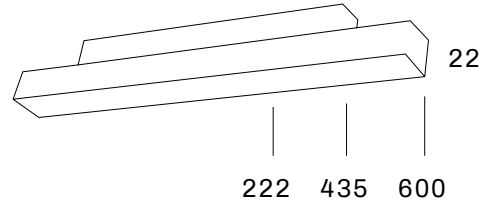

BANDA SERIE

Lumen : 436lm 222mm / 790lm 435mm / 1075lm 600mm
CRL : >90Ra
CCT: : 2700K, 3000K

Linear light with opal diffusor for Powergear 48V track system. Ideal to be used for general lighting in combination with our Sotille spot light series. Available in 3 lenghts.

Colour

Beam Angle

Options

Dimmable

Casam