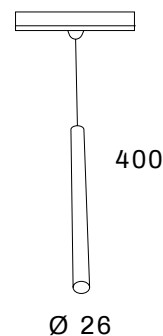

Colour

Lens

Options

Dimmable

Casam