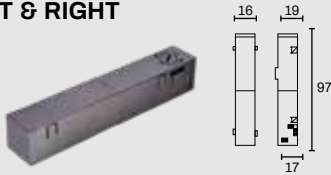

SUSPENSION & GENERAL ACCESSORIES

LIVE END CONNECTOR LEFT & RIGHT

Product Code-L	EAN	Colour	Package
PRO-N131L-B	8719747934166	Black	10 / 200
PRO-N131L-W	8719747934883	White	10 / 200
Product Code-R	EAN	Colour	Package
PRO-N131R-B	8719747934906	Black	10 / 200
PRO-N131R-W	8719747934913	White	10 / 200