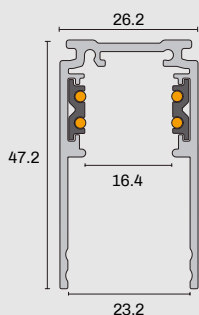

SURFACE MOUNTED DEEP TRACK SYSTEM