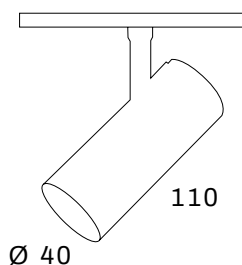

SOTTILE²⁵

Lumen : 210lm
CRI : >90Ra
CCT : 2700K, 3000K

SOTTILE⁴⁰

Lumen : 670lm
CRI : >90Ra
CCT : 2700K, 3000K

Colour

Lens

Led modules

Standard

Options

Dimmable

Casambi

*Only for Sottile -40 and -50