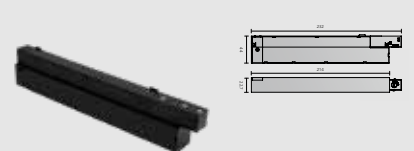

48V IN-TRACK POWER SUPPLY

Product Code	EAN	Colour	Package
PRO-PS200W-B	8719747936382	■ Black	1 / 24
PRO-PS200W-W	8719747936399	□ White	1 / 24