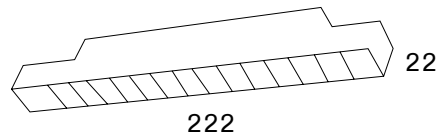

LENTIGGINI

Lumen : 735lm
CRL : >90Ra
CCT: : 2700K, 3000K

Linear lighting for Powergear 48V.
Low UGR due to dark-light reflector.
Available with white, black or golden grid.

Colour

Lens

Options

Dimmable

Casam

SALINA 48V

Lumen : 600lm
CRL : >90Ra
CCT: : 2700K

Decorative pendant in powder coating finish.
Available in black and white. Only compatible with the Powergear® 48V system. Available with decorative golden, black or white inner ring. Ideal to be used in domestic and hospitality projects.